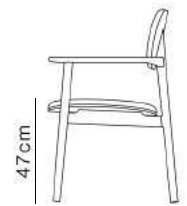

Dimensions