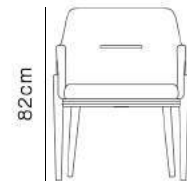

Dimensions

82cm

46cm

64cm

64cm

Emre Pektaş

Aliah Side Chair

Aliah Armchair