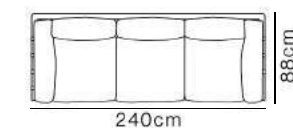

Dimensions