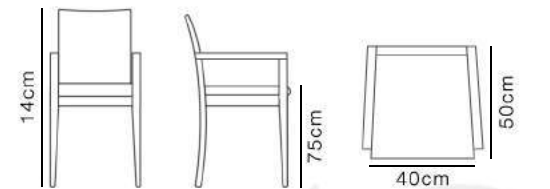

Zeta Chair

Dimensions

Zeta Bar Stool

Dimensions

Info Chair

Dimensions

Info Bar Stool

Dimensions