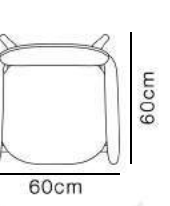

Dimensions