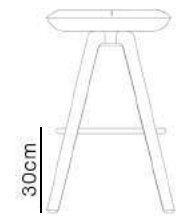

Genuine leather

Dimensions

Bar Taburet

Specifications

Smoky black ash wood

Velvet

Dimensions

Bar Stool