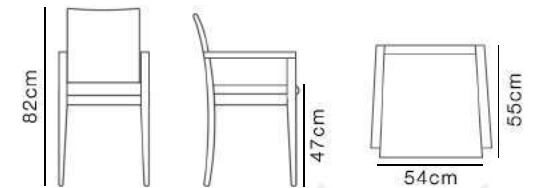

Leather

Dimensions

Papell design studio

Ruby Armchair

Veezy Chair

Dimensions

Dimensions

Papell design studio