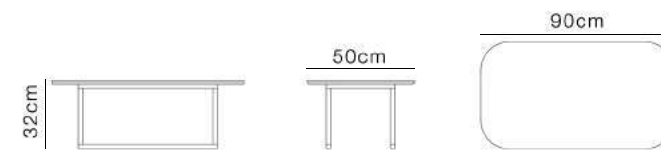

Dimensions