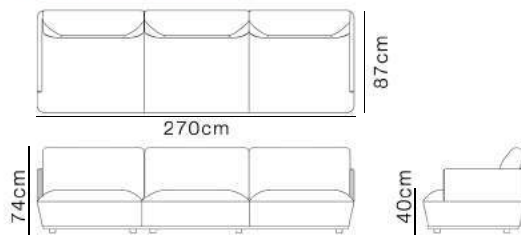

Dimensions

Sofa

Corner Sofa

Specifications

Rovere 1/5
ash wood

Leather

Dimensions

Specifications