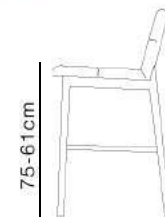

Dimensions

Bar Stool

Specifications

Brush Dark Gold

1084 1/1
ash wood

Leather

Dimensions

Low Back Lounge