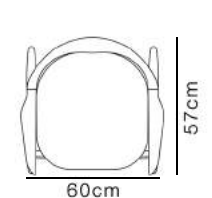

110

Aria armchair

collection
Locanda

Specifications

1084 1/1
ash wood

Leather

Dimensions

Rana Alper