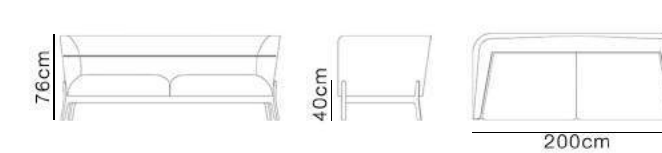

Specifications

1084 1/1
ash wood

Leather

Dimensions

Metal Base Side Chair

Metal Base Armchair

Specifications

Dimensions