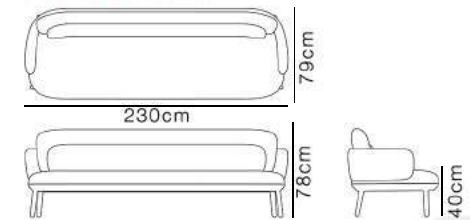

Dimensions

Office Armchair

Specifications

Dimensions

Club Armchair

Specifications

1084 1/1
ash wood

Leather

Dimensions

Sofa

Specifications

Smoky black
ash wood

Fabric

Dimensions

Metal Base Side Chair

Specifications

Dimensions

Metal Base Armchair

Specifications

Dimensions

Outdoor Club armchair

Specifications

Dimensions

Dining Tables

Table options: 90x180cm / 110x220cm

Table options: 80x80cm / 90x90cm

Specifications

Dimensions

Large Coffee Table

Specifications

Smoky black
ash wood

Bianco Carrara
marble