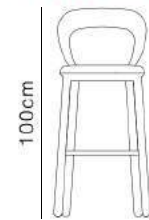

small coffee table

14

Side Chair

Armchair

Specifications

1087 1/1
ash wood

Fabric

Dimensions

Specifications

1084 1/1
ash wood

Leather

Dimensions

Bar Side Chair

Specifications

1084 1/1
ash wood

Fabric

Dimensions

Bar Armchair

Specifications

Rovere
ash wood

Fabric

Dimensions

Office Side Chair

Specifications