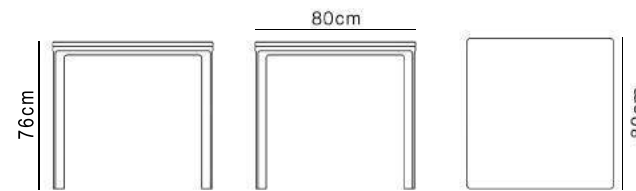

Specifications

Smoky black
ash wood

Sydney
compact

Dimensions

Changable dimension