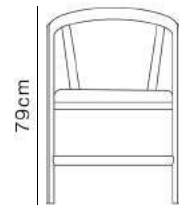

Dimensions