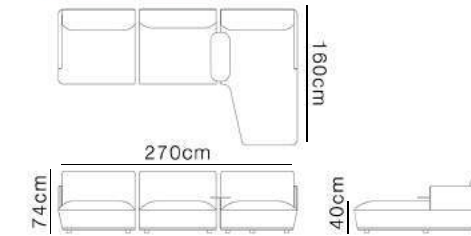

Dimensions