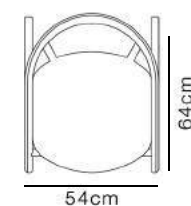

Dimensions