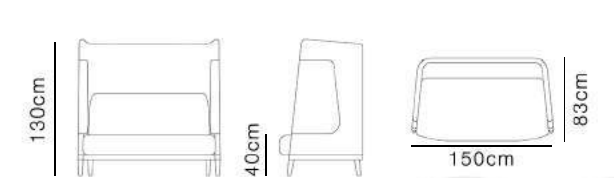

Double Sofa

Specifications

Smoky black
ash wood

Fabric

Dimensions

Side Coffee Table

Specifications

Smoky black ash wood