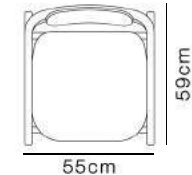

Dimensions

82cm

46cm

64cm

64cm

Emre Pektaş

Aliah Side Chair

Aliah Armchair

Dimensions

Nova Armchair

Specifications

10841/1
ash wood

Leather

Dimensions

59cm

55cm