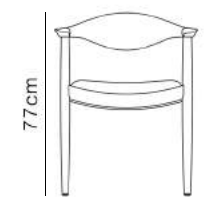

Dimensions