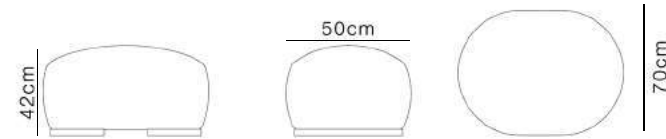

Velvet

Dimensions

M2 Pouf

Specifications

Brushed light gold

Velvet

Dimensions

M3 Pouf