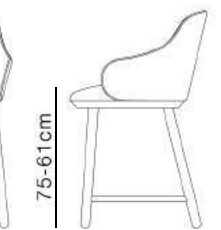

Specifications

1084 1/1
ash wood

Leather

Dimensions

Bar Side Chair

Specifications

1084 1/1
ash wood

Fabric

Dimensions

Bar Armchair

Specifications

Rovere
ash wood

Fabric

Dimensions

Office Side Chair

Specifications

Dimensions

Office Armchair

Specifications

Dimensions

Club Armchair

Specifications

1084 1/1
ash wood

Leather