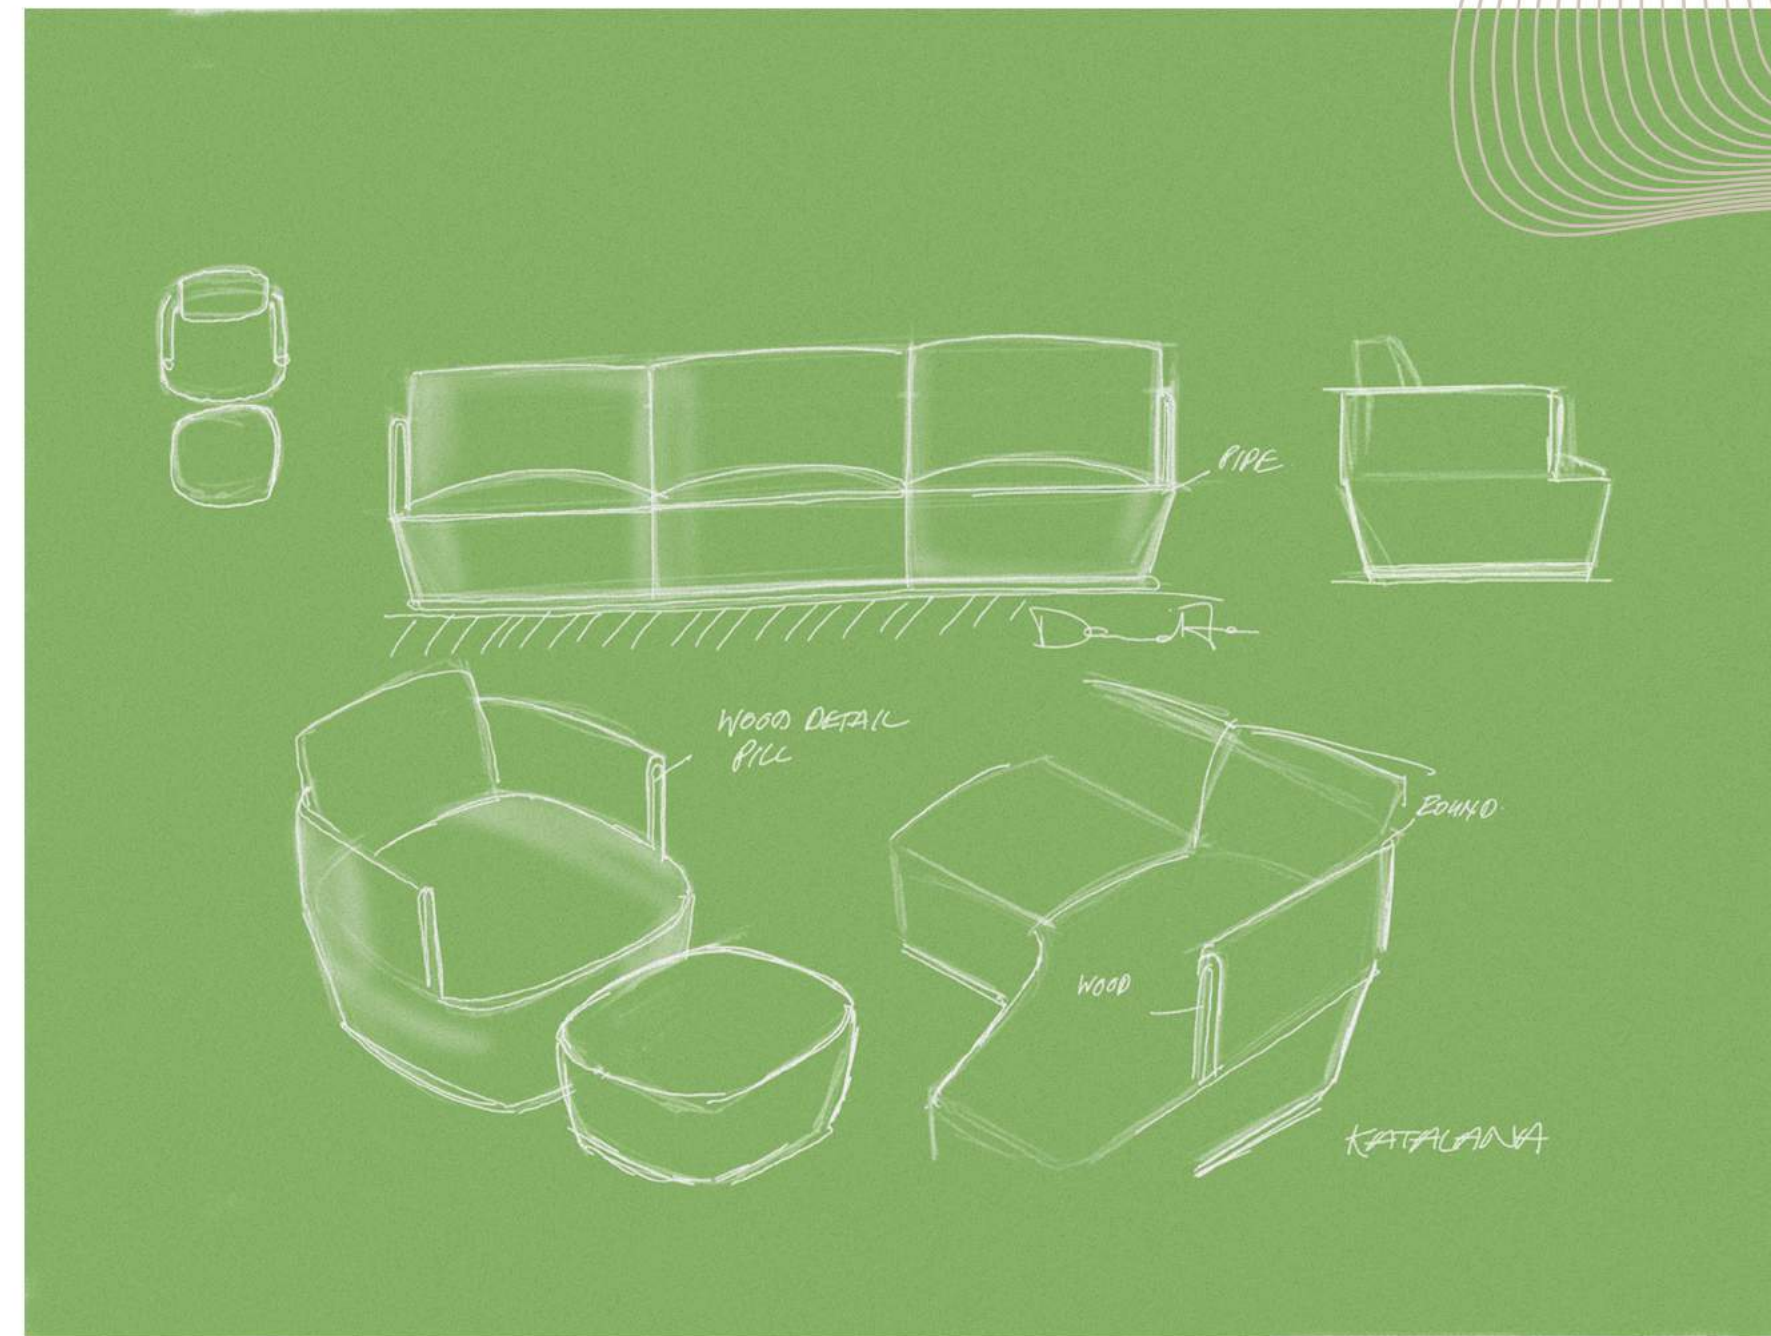

61

small coffee table

62

side coffee table

63

Small Lounge

Specifications

Smoky black ash wood