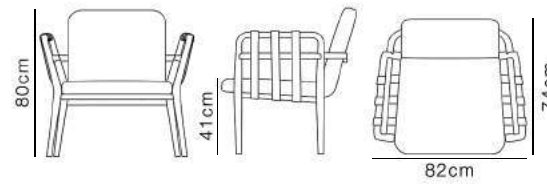

Specifications

Smoky black ash wood

Leather

Dimensions

Specifications

Smoky black ash wood

Leather

Dimensions