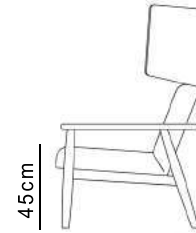

High Back Lounge

Specifications

Smoky black
ash wood

Leather

Dimensions

124cm

45cm

75,5cm