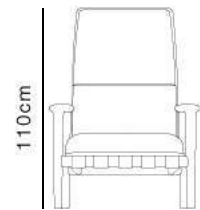

Dimensions