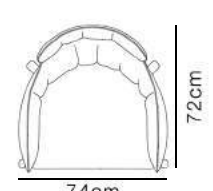

Dimensions

Low Back Lounge

High Back Lounge

Specifications

Natural ash wood

Fabric

Dimensions

Specifications