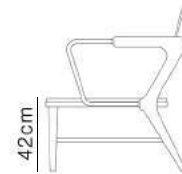

Dimensions

Bar Stool

Specifications

Dimensions

Lounge

Specifications

Brushed light gold

1087 1/1 ash wood

Fabric

Dimensions

68cm

63cm

Booth

Specifications

Brushed light gold

Smoky black ash wood