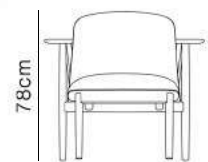

Dimensions