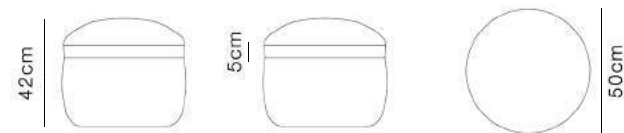

M1 Pouf

Specifications

Brushed light gold

Velvet

Dimensions

M2 Pouf

Specifications

Brushed light gold

Velvet

Dimensions