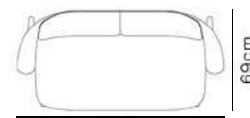

Lounge

Sofa

Specifications

Smoky black ash wood

Fabric

Dimensions

Specifications

Smoky black ash wood

Fabric

Dimensions