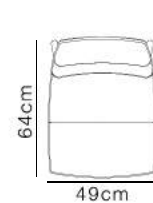

Dimensions