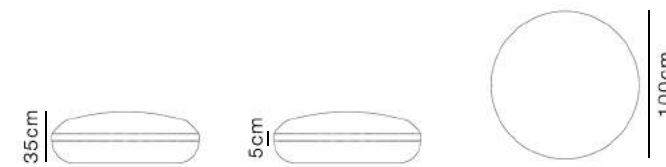

Dimensions