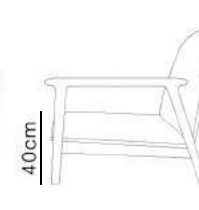

Dimensions

Club Armchair

Specifications

1084 1/1
ash wood

Fabric

Dimensions

Sofa

Specifications