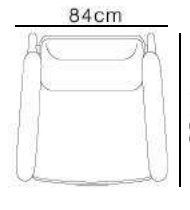

Dimensions