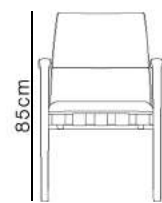

Dimensions

Bar Stool

Specifications

Brush Dark Gold

1084 1/1
ash wood

Leather

Dimensions

Low Back Lounge