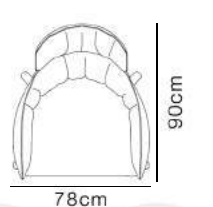

Dimensions