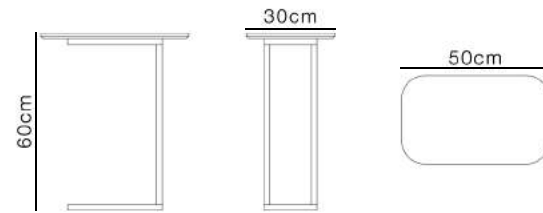

Dimensions