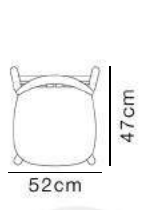

Specifications

10841/1
ash wood

Fabric

Dimensions

Lounge

Sofa

Specifications

Smoky black ash wood