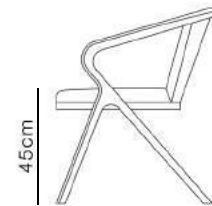

Dimensions