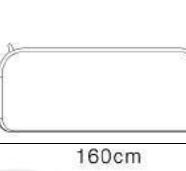

Fabric

Dimensions

68cm

63cm

Booth

Specifications

Brushed light gold

Smoky black ash wood

Velvet

Dimensions

124cm

45cm

160cm

65cm

Side Coffee Table

Specifications