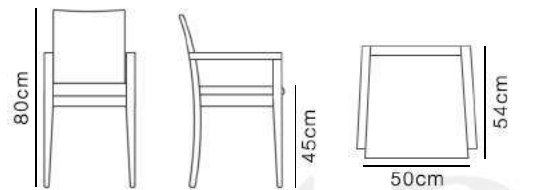

Zeta Chair

Dimensions

Zeta Bar Stool

Dimensions

Info Chair

Dimensions

Info Bar Stool

Dimensions