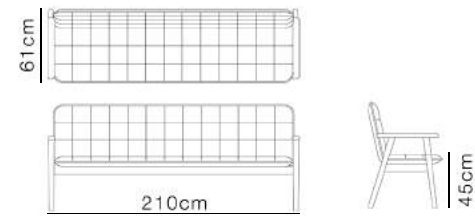

79cm

Specifications

Smoky black
ash wood

Fabric

Dimensions

Specifications

1087 1/1
ash wood

Leather

Dimensions

Outdoor Armchair

Specifications

Brushed Light Gold

Fabric

Dimensions

90cm

45cm