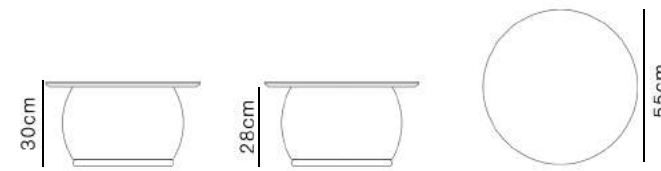

Small Coffee Table

Middle Coffee Table

Specifications

10841/1
ash wood

Fabric

Dimensions

Specifications

10841/1
ash wood