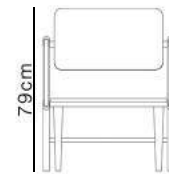

Dimensions

Bar Stool

Specifications

Dimensions

Lounge

Specifications

Brushed light gold

1087 1/1 ash wood

Fabric

Dimensions

68cm

63cm

Booth

Specifications

Brushed light gold

Smoky black ash wood