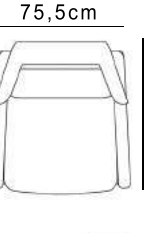

High Back Lounge

Specifications

Smoky black
ash wood

Leather

Dimensions

124cm

45cm

75,5cm

79cm

Specifications

Smoky black
ash wood

Fabric

Dimensions

Specifications

1087 1/1
ash wood

Leather