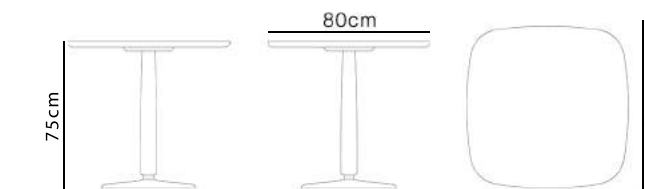

Dimensions