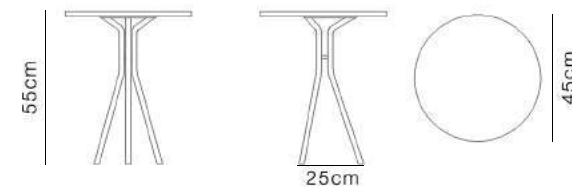

Dimensions