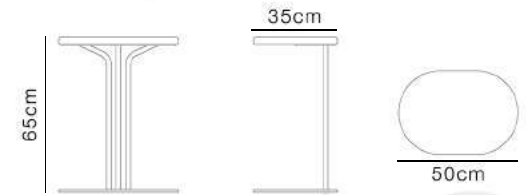

Dimensions

Front Coffee Table

Specifications

Smoky black ash wood

Dimensions

Collection
Carolina

Papell design studio

Seating