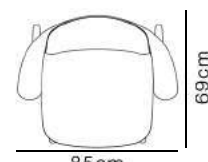

Dimensions