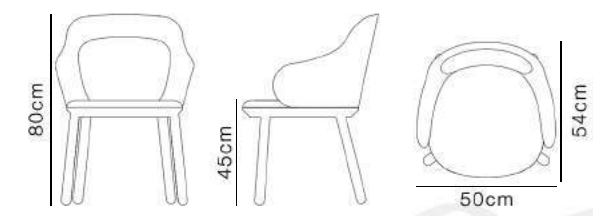

Specifications

1084 1/1
ash wood

Leather

Dimensions

Bar Side Chair

Specifications

1084 1/1
ash wood

Fabric

Dimensions

Bar Armchair

Specifications

Rovere
ash wood

Fabric

Dimensions

Office Side Chair

Specifications