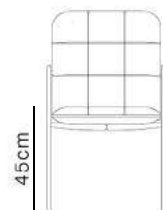

Dimensions

Outdoor Armchair

Specifications

Brushed Light Gold

Fabric

Dimensions

90cm

45cm