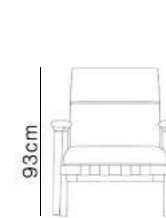

Dimensions