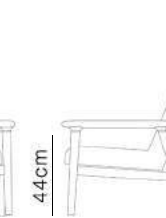

Dimensions