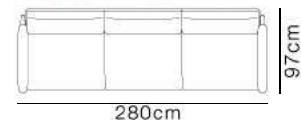

Dimensions