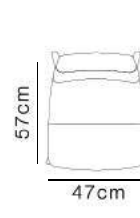

Dimensions

Bar Stool

Specifications

Brush Dark Gold

1084 1/1
ash wood

Leather

Dimensions

Low Back Lounge