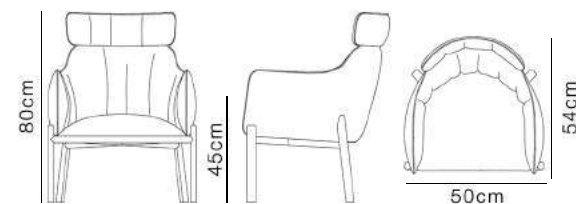

No Back Lounge

Specifications

1087 1/1
ash wood

Fabric

Dimensions

Specifications

Natural
ash wood

Fabric