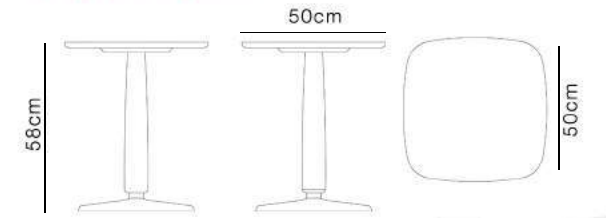

Dimensions