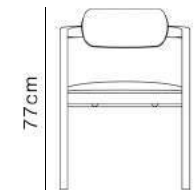

Dimensions

Nova Armchair

Specifications

10841/1
ash wood

Leather

Dimensions

59cm

55cm