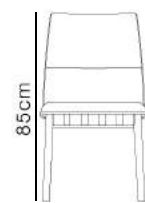

Dimensions