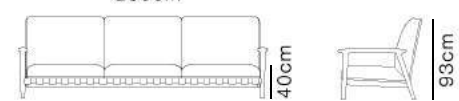

Dimensions