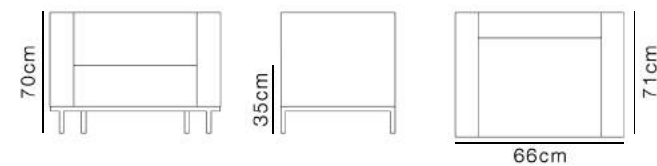

Dimensions