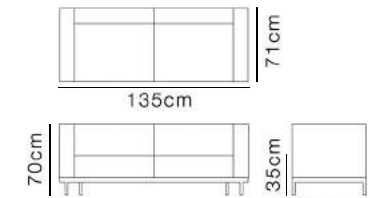

Dimensions