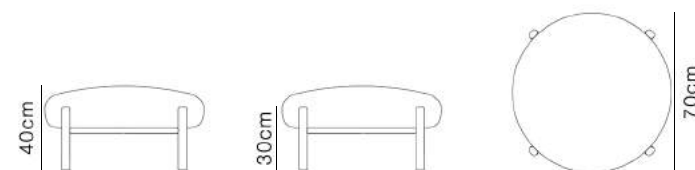

Specifications

Smoky black ash wood

Fabric

Dimensions

M4 Pouf

Specifications

Smoky black ash wood

Fabric