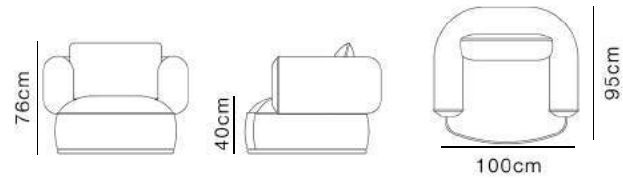

Specifications

10841/1
ash wood

Fabric

Dimensions

Specifications

10841/1
ash wood

Fabric

Dimensions