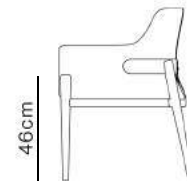

Dimensions

82cm

46cm

64cm

64cm

Emre Pektaş

Aliah Side Chair

Aliah Armchair