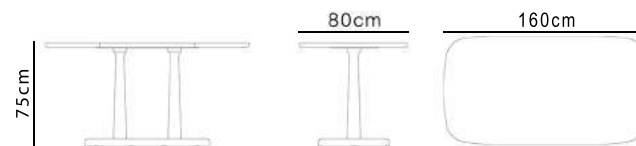

45cm

54cm

60cm

Dining Table

Dining Table

Specifications

Smoky black
ash wood

Dimensions

Dimensions

Coffee Table

Specifications

Smoky Black

Dimensions

Side Coffee Table

Specifications

Smoky Black