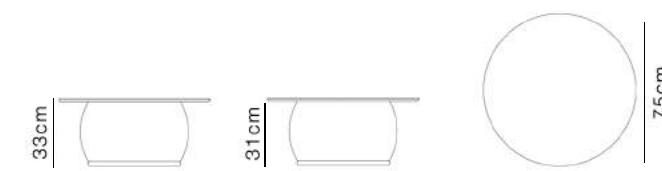

Dimensions