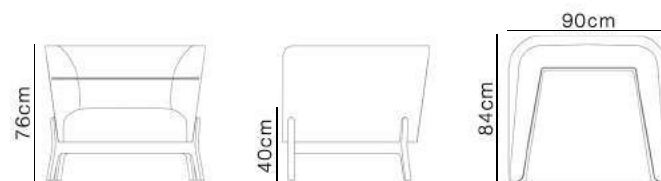

Specifications

Dimensions

Club Armchair

Specifications

1084 1/1
ash wood

Fabric

Dimensions

Sofa

Specifications

1084 1/1
ash wood

Leather

Dimensions

Metal Base Side Chair

Metal Base Armchair

Specifications

Dimensions