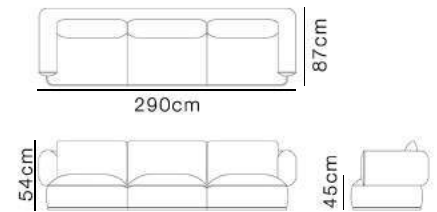

Specifications

10841/1
ash wood

Fabric

Dimensions

Specifications

10841/1
ash wood

Fabric

Dimensions