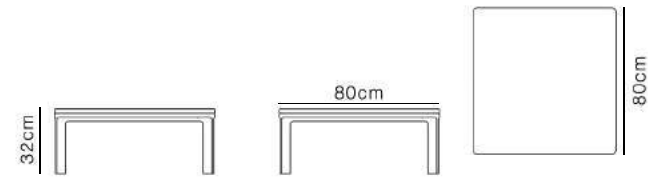

Coffee Table

Specifications

Smoky black ash wood

Tundra marble

Side Table

Specifications

Smoky black ash wood

Tundra marble