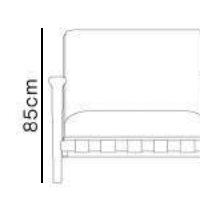

Dimensions

Club Armchair

Specifications

1084 1/1
ash wood

Fabric

Dimensions

Sofa

Specifications