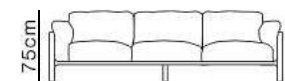

Sofa

Specifications

Smoky black
ash wood

Leather

Velvet

Dimensions

Dining Table

Bar Table