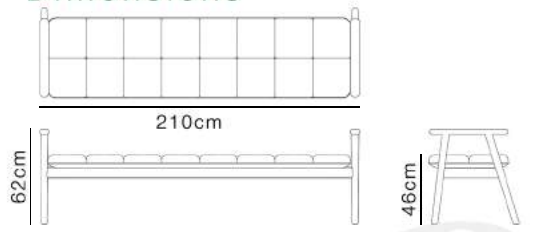

79cm

Specifications

Smoky black
ash wood

Fabric

Dimensions

Specifications

1087 1/1
ash wood

Leather

Dimensions

Outdoor Armchair

Specifications

Brushed Light Gold

Fabric

Dimensions

90cm

45cm