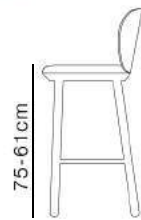

small coffee table

14

Side Chair

Armchair

Specifications

1087 1/1
ash wood

Fabric

Dimensions

Specifications

1084 1/1
ash wood

Leather

Dimensions

Bar Side Chair

Specifications

1084 1/1
ash wood

Fabric

Dimensions

Bar Armchair

Specifications

Rovere
ash wood

Fabric

Dimensions

Office Side Chair

Specifications