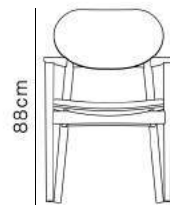

Dimensions