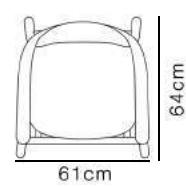

bench

105

Armchair

Specifications

10841/1
ash wood

Fabric

Dimensions

Bar Stool