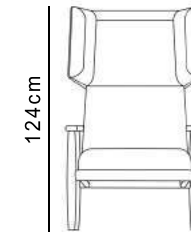

High Back Lounge

Specifications

Smoky black
ash wood

Leather

Dimensions

124cm

45cm

75,5cm