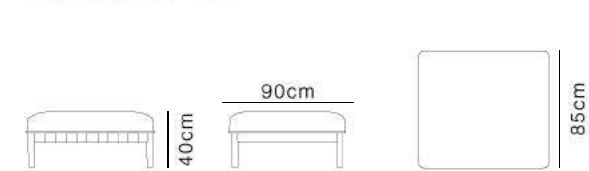

Small Low Table

Large Low Table

Specifications

1084 1/1
ash wood

Bruno Perla
marble

Dimensions

Specifications

1087 1/1
ash wood