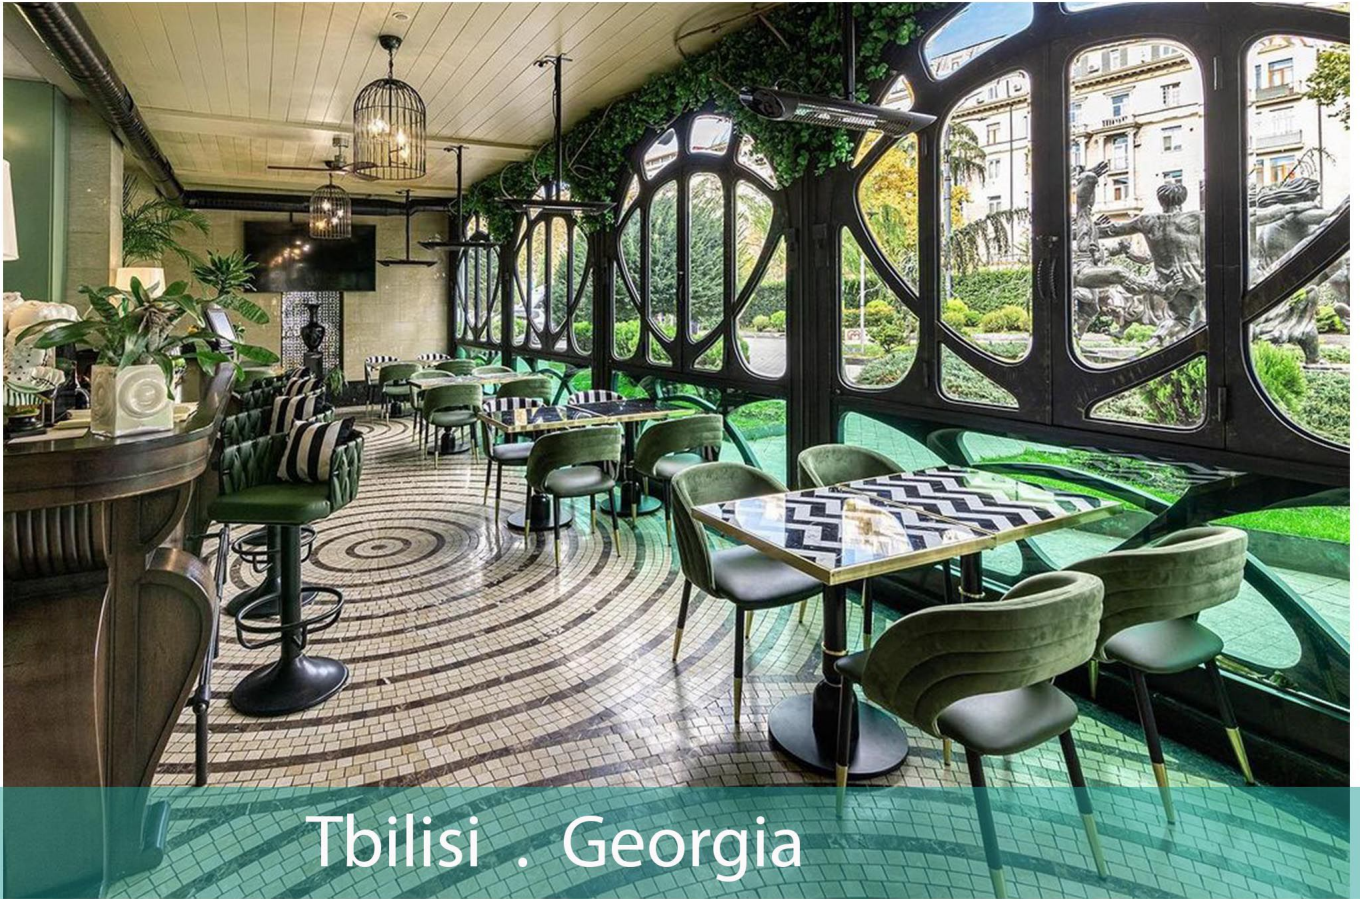

## May

  
- 104 51 53  
measures - cm

Tbilisi . Georgia

DAGIT

SHELL

Ataşehir

Istanbul

Ashgabat