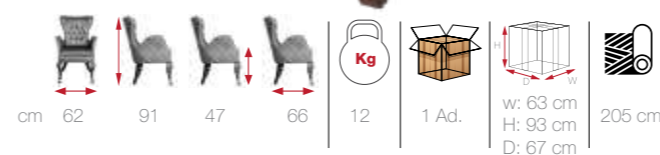

[KYP 07]
lükens

KAYA

sublimely
subtle
details