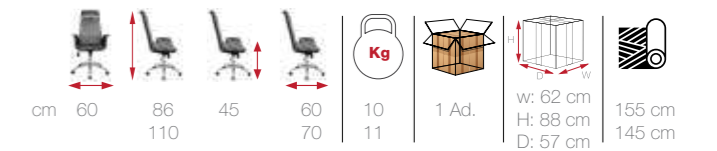

MADRID

sublimely
subtle
details

[MRD 09]
müdür