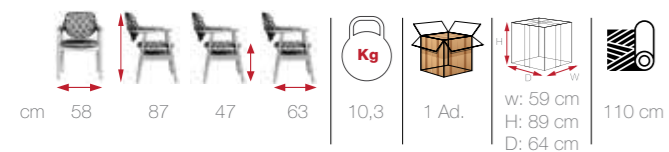

LOPEZ

[LPZ 01]

sulimely
subtle
details