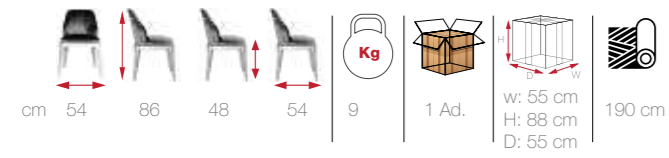

ARIS

sublimely
subtle
details

GIZ

MION

sublimely
subtle
details