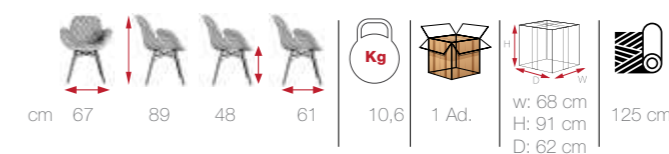

PATE

sublimely
subtle
details

SDNEY

YUNUS