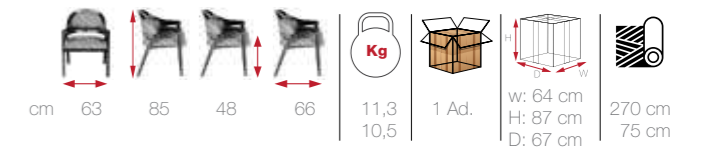

sulimely
subtle
details
PADERNO

PADERNO

[PDR 02]

ELIZA

[ELZ 01]

[ELZ 02]

sulimely
subtle
details
ELIZA