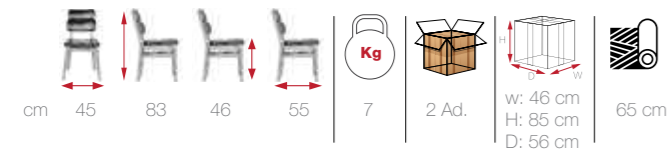

KRONOS

[KRS 01]