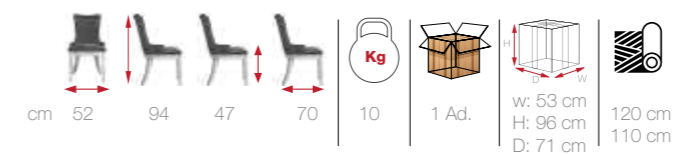

GRATUS

[KYP 06]

KAYA

sublimely
subtle
details