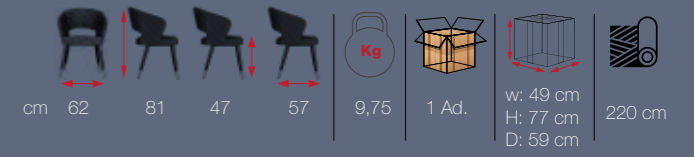

ALBERT

sulimely
subtle
details