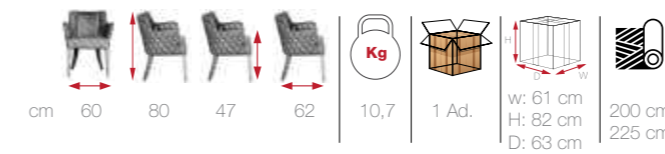

HURK

MELO

[MLO 04]

slimely
subtle
details
HURK

slimely
subtle
details
MELO