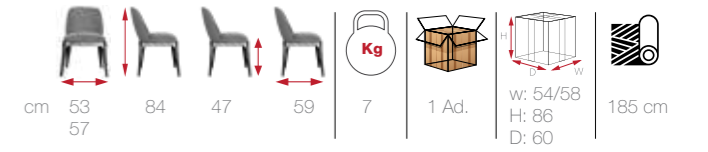

sulimely
subtle
details

FABO

RIGA

MEGA