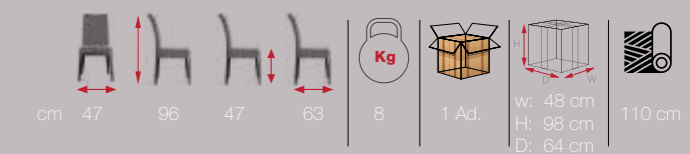

[PSS 08]

[PSS 09]

[PSS 10]

PAS

**sulimely
subtle
details**

[PSS 13]

[PSS 14]

BARCELONA

[BRC 02]

**sulimely
subtle
details**

KÜBBAN

[KBN 04]

[KBN 01]