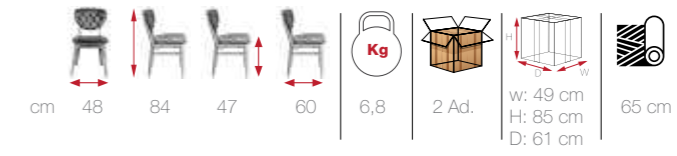

[LON 07]
plastik

[LON 04]
Lion Capitone