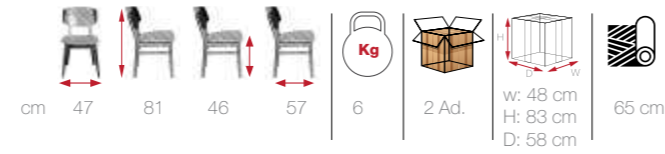

ARTEGNA

[ART 01]