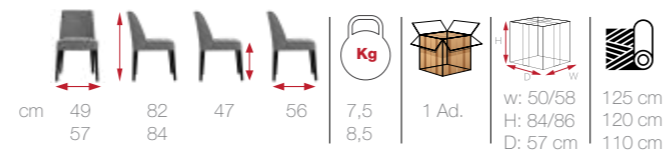

GRACE

sublimely
subtle
details