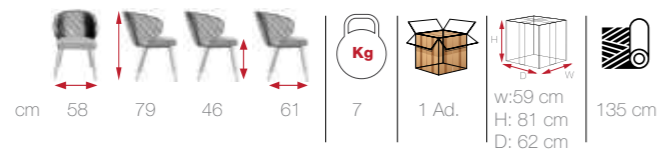

HURK

MELO

slimely
subtle
details
HURK

slimely
subtle
details
MELO