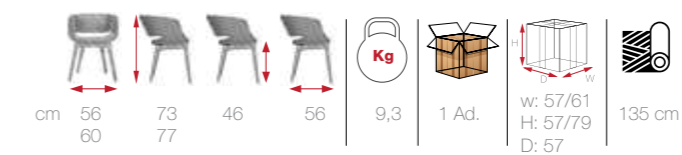

MAKO

ENZIO

HIBA

[MKO 06]