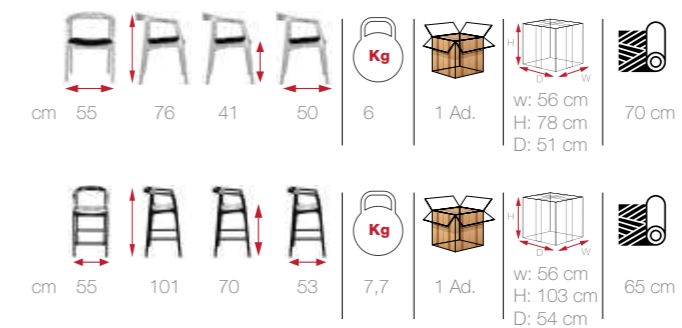

sulimely
subtle
details

MALDIV

[MLD 01]

[MLD 02]