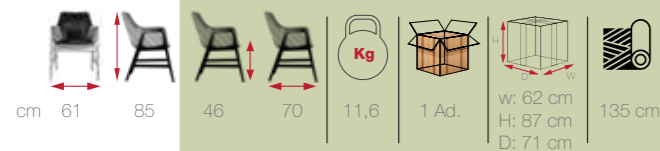

CASTRO

LADEN