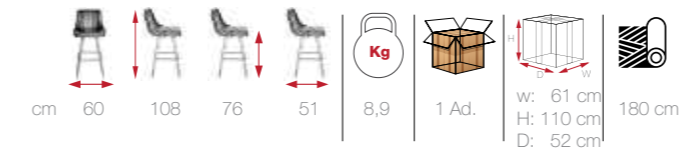

GRACE

sublimely
subtle
details

FLORA