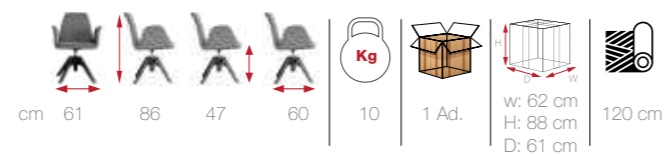

MAKO

ENZIO

HIBA

[MKO 06]