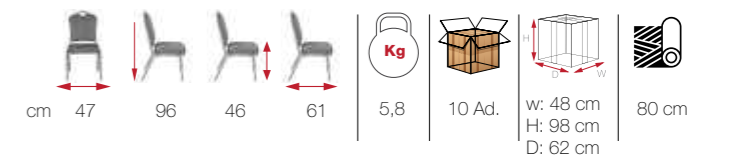

[SRA 01]

STEFAN

[STF 01]

sulimely
subtle
details

[CYM 01]
metal

CEYLAN

sulimely
subtle
details

[CYL 01]
alüminyum