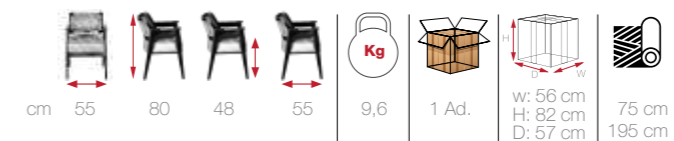

BROWN

where
comfort
meets
BROWN

[BRW 03]