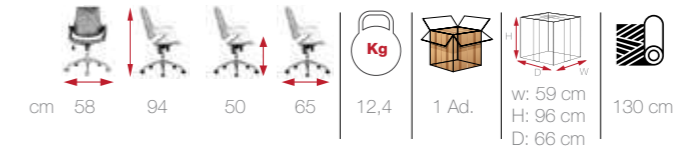

[ERA 01]
şef