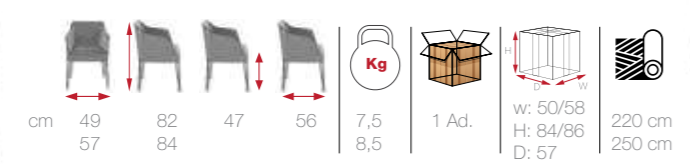

GRACE

sublimely
subtle
details