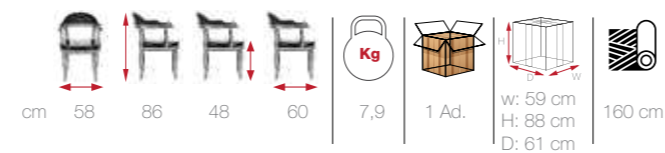

sulimely
subtle
details
ANTİK

sulimely
subtle
details
ANTİK