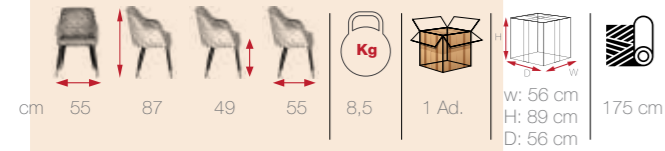

[RIS 01]

RISUS

[SDN 01]

SEDUNA

[SDN 02]

[GZD 01]

GÖZDE

[BRE 01]

BORE

EZGİ

[EZG 01]

[DFN 05]

DEFNE