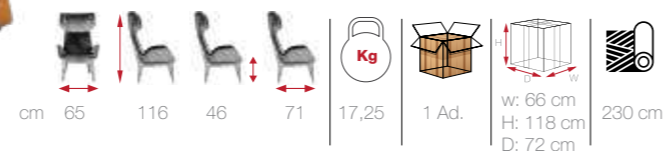

[PSS 03]
berjer başlıklı