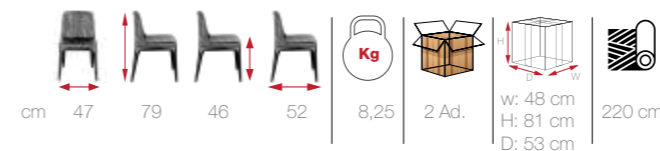

sulimely
subtle
details
SUDE

SUDE

ARDIF

[ARD 02]