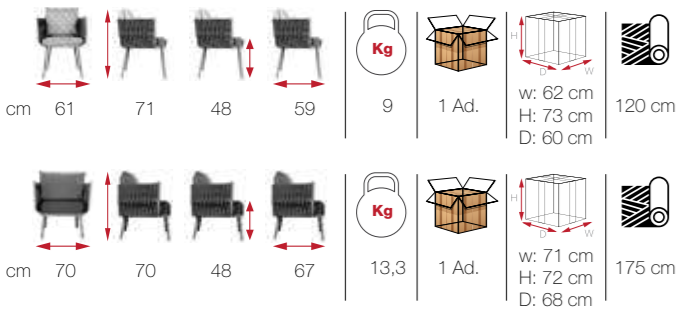

[AUR 03]
kanepé