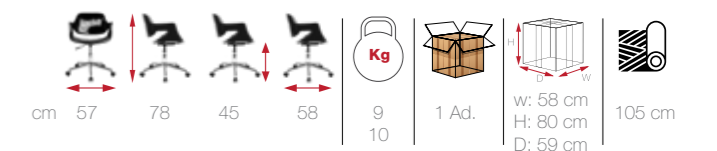

**sulimely
subtle
details**

[PSS 07]