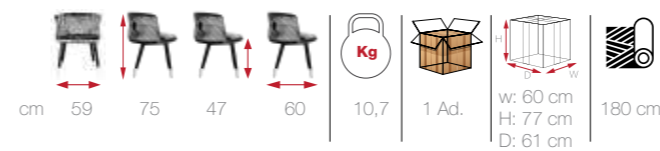

cm	57	76	48	62	10	1 Ad.	w: 58/120	140 cm
	119		67	16,4			H: 78	200 cm
							D: 63/68	

MONI

[MON 01]

sulimely
subtle
details
MONI

NIL

[NIL 01]

NIL
find new
inspiration
in great
comfort
and style

sublimely
subtle
details
LARSEN