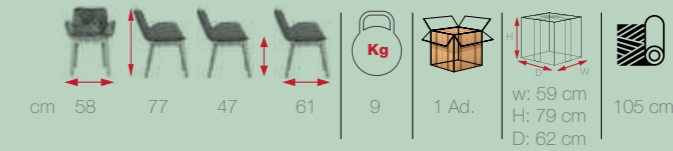

[PSS 16]

**sulimely
subtle
details**