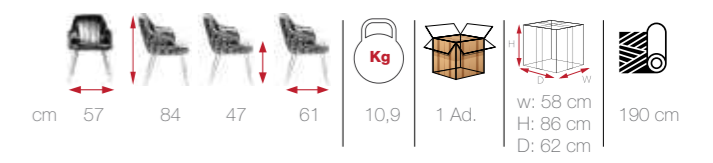

GRACE

sublimely
subtle
details

FLORA