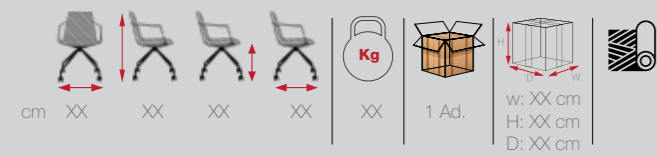

SPLASH

VITRA

[SPL 01]