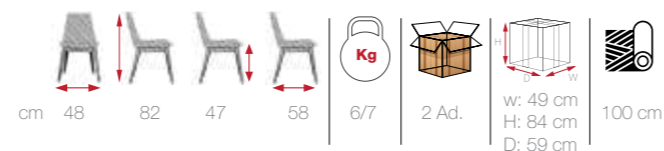

MADRID

sublimely
subtle
details

[MRD 03]