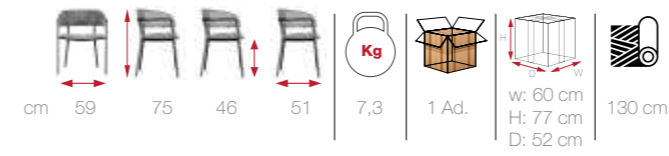

IBER

sulimely
subtle
details

[IBR 01]

LOTUS

sulimely
subtle
details