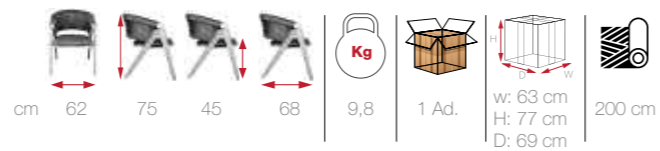

cm	57	76	48	62	10	1 Ad.	w: 58/120	140 cm
	119		67	16,4			H: 78	200 cm
							D: 63/68	

MONI

[MON 01]

sulimely
subtle
details
MONI

NIL

[NIL 01]

NIL
find new
inspiration
in great
comfort
and style

sublimely
subtle
details
LARSEN