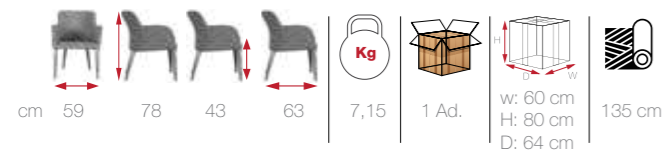

NORM

[NRM 01]