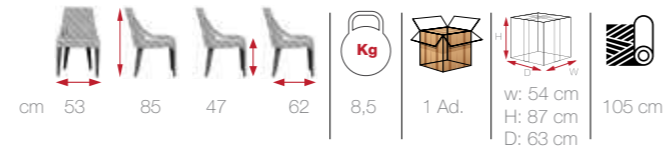

FABO

[FBO 03]