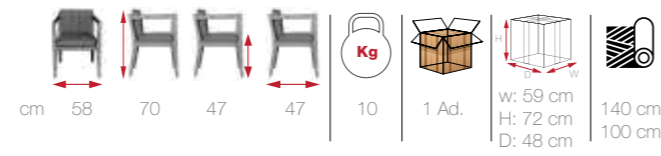

sulimely
subtle
details
SUDE

SUDE

ARDIF