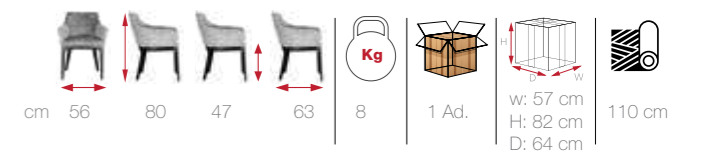

sulimely
subtle
details

FABO

RIGA

MEGA