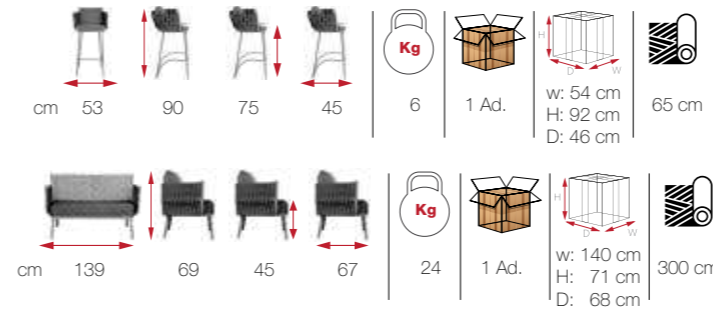

SPLIT

LETY

[LTY 01]

AURA

sublimely
subtle
details

[AUR 01]

[AUR 02]
berjer

[AUR 04]
bar