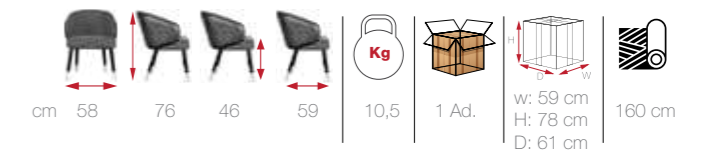

KELLY

[KLY 01]