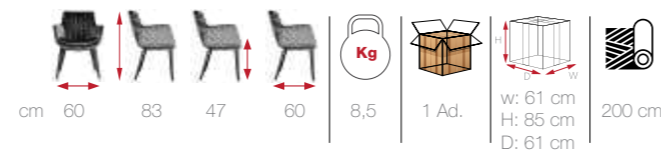

RENDEX

[RND 01]