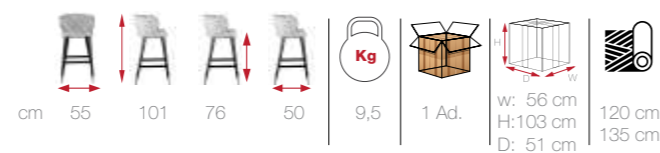

slimely
subtle
details
HURK

slimely
subtle
details
MELO