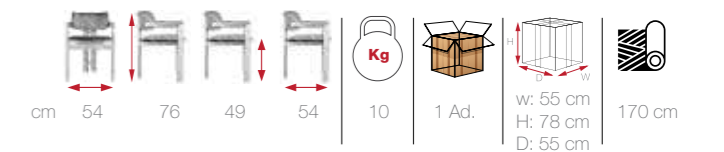

NICOLE

[NCL 01]