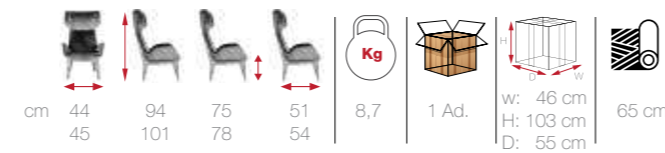

[PSS 08]

[PSS 09]

[PSS 10]

PAS

**sulimely
subtle
details**

[PSS 13]

[PSS 14]

BARCELONA

[BRC 02]

**sulimely
subtle
details**

KÜBBAN

[KBN 04]

[KBN 01]