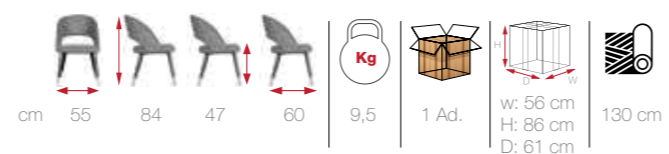

DELUXE

[DLX 01]

sulimely
subtle
details