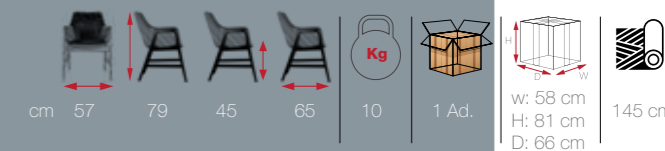

CASTRO

LADEN