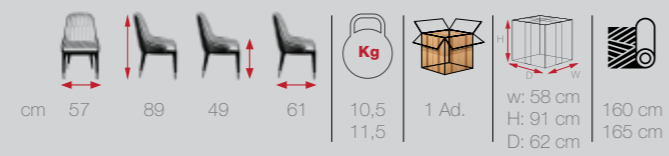

RUSSEL

[RSE 01]

tell us
how you
want it.
then
we'll make it.
RUSSEL

[RSE 02]