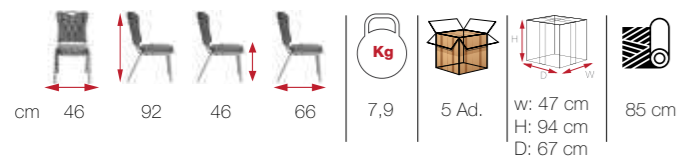

[SRA 01]

STEFAN

[STF 01]

sulimely
subtle
details

[CYM 01]
metal

CEYLAN

sulimely
subtle
details

[CYL 01]
alüminyum