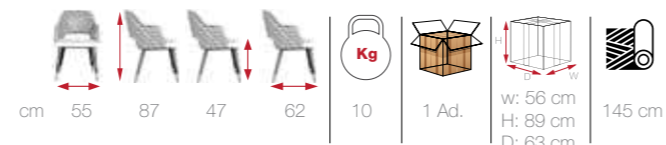

AQUA

[AQU 01]