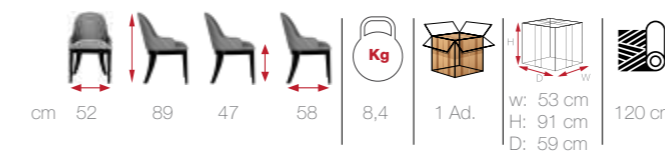

BARCELONA

[BRC 02]