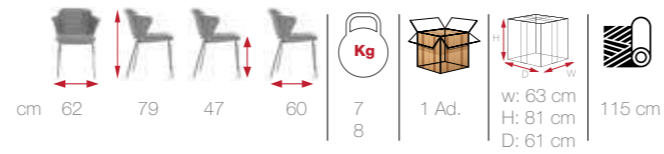

PATE

sublimely
subtle
details

[PTE 03]

SDNEY

YUNUS