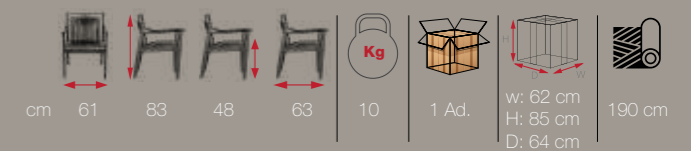

sublimely
subtle
details
TİGER