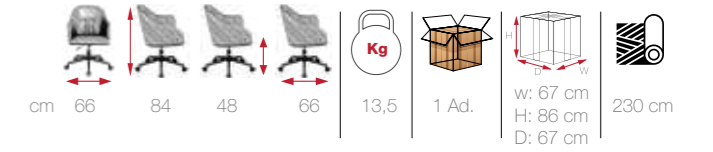

BOSS

sulimely
subtle
details
BOSS