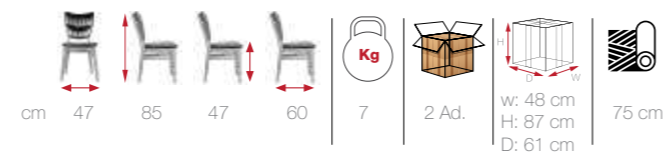

PADERNO

[PDR 02]