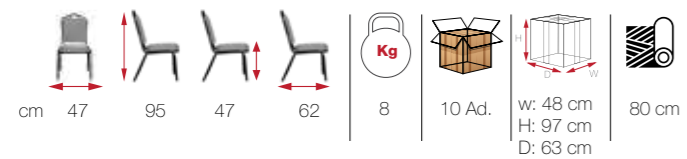

[SRA 01]

STEFAN

[STF 01]

sulimely
subtle
details

[CYM 01]
metal

CEYLAN

sulimely
subtle
details

[CYL 01]
alüminyum