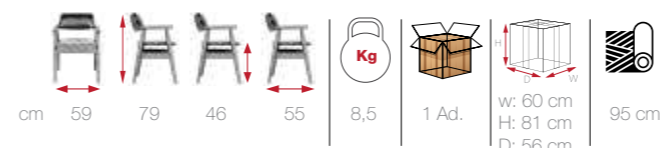

DIANA

sulimely
subtle
details
DIANA

sulimely
subtle
details
ALLEN

ALLEN