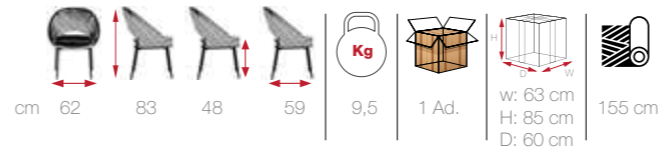

PATE

sublimely
subtle
details

SDNEY

YUNUS