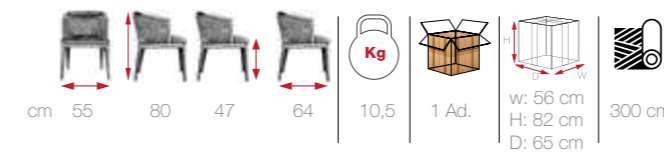

ANGORA

[ANG 01]