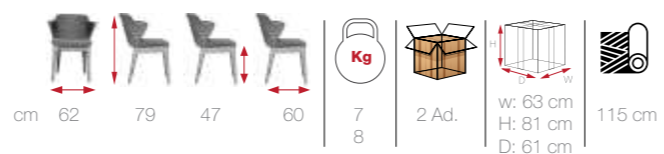

PATE

sublimely
subtle
details

SDNEY

YUNUS