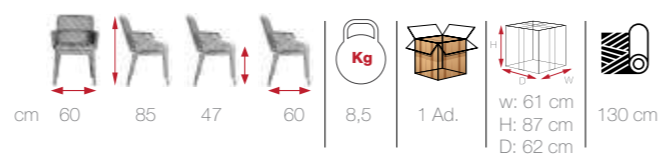

GRATUS

[GRT 02]

KAYA

sublimely
subtle
details