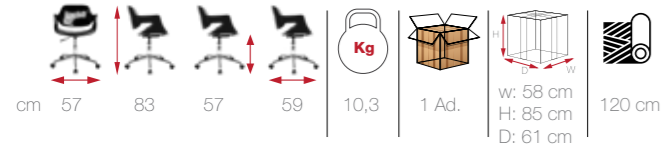

ERA

sulimely
subtle
details