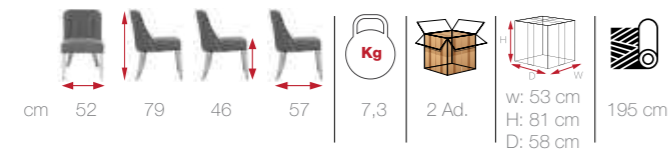

sulimely
subtle
details
EKOL