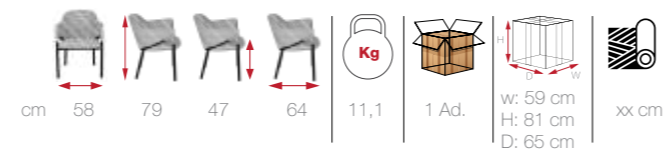

sublimely
subtle
details
LARSEN

LARSEN

[LRS 01]