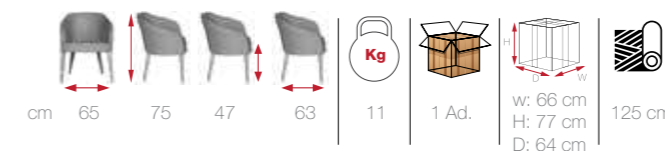

[RIS 01]

RISUS

[SDN 01]

SEDUNA

[SDN 02]

[GZD 01]

GÖZDE

[BRE 01]

BORE

EZGİ

[EZG 01]

[DFN 05]

DEFNE