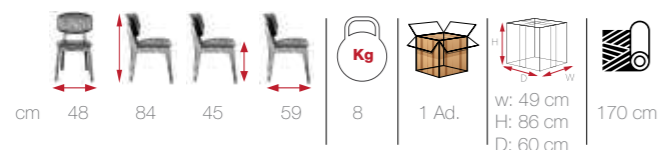

sulimely
subtle
details
DIANA

[DIA 01]