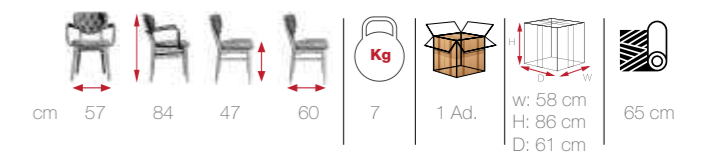

[LON 05]
Lion Kollu Dikişli