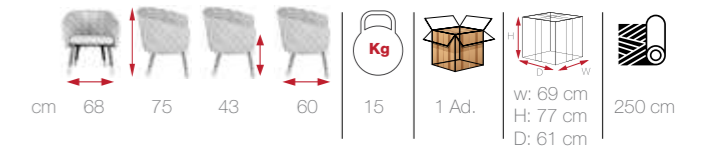

CERASUS

[CRS 01]

sulimely
subtle
details