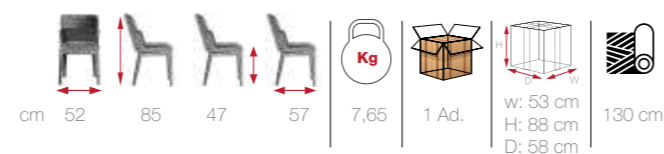

GRATUS

[GRT 01]