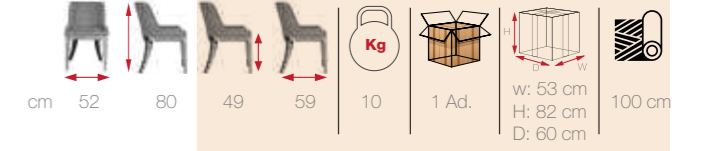

[RIS 01]

RISUS

[SDN 01]

SEDUNA

[SDN 02]

[GZD 01]

GÖZDE

[BRE 01]

BORE

EZGİ

[EZG 01]

[DFN 05]

DEFNE